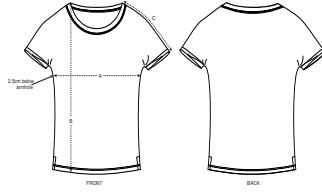

Shell : Slub Single Jersey , 100% gekämmte ringgesponnene Bio-Baumwolle ,
Panel Washed , 130 GSM

WHITES

WHITE

COLORS

BLACK

FRENCH NAVY

CANYON PINK

Printing Specifications

SIZES		XS	S	M	L	XL
A	Half Chest	45.5	48	51	54	57
B	Body Length	62	64	66	68	69
C	Sleeve Length	19.5	20	21	21.5	22

PACKING

SIZES	XS	S	M	L	XL
PCS/BAG	5	5	5	5	5
PCS/BOX	100	100	100	100	100